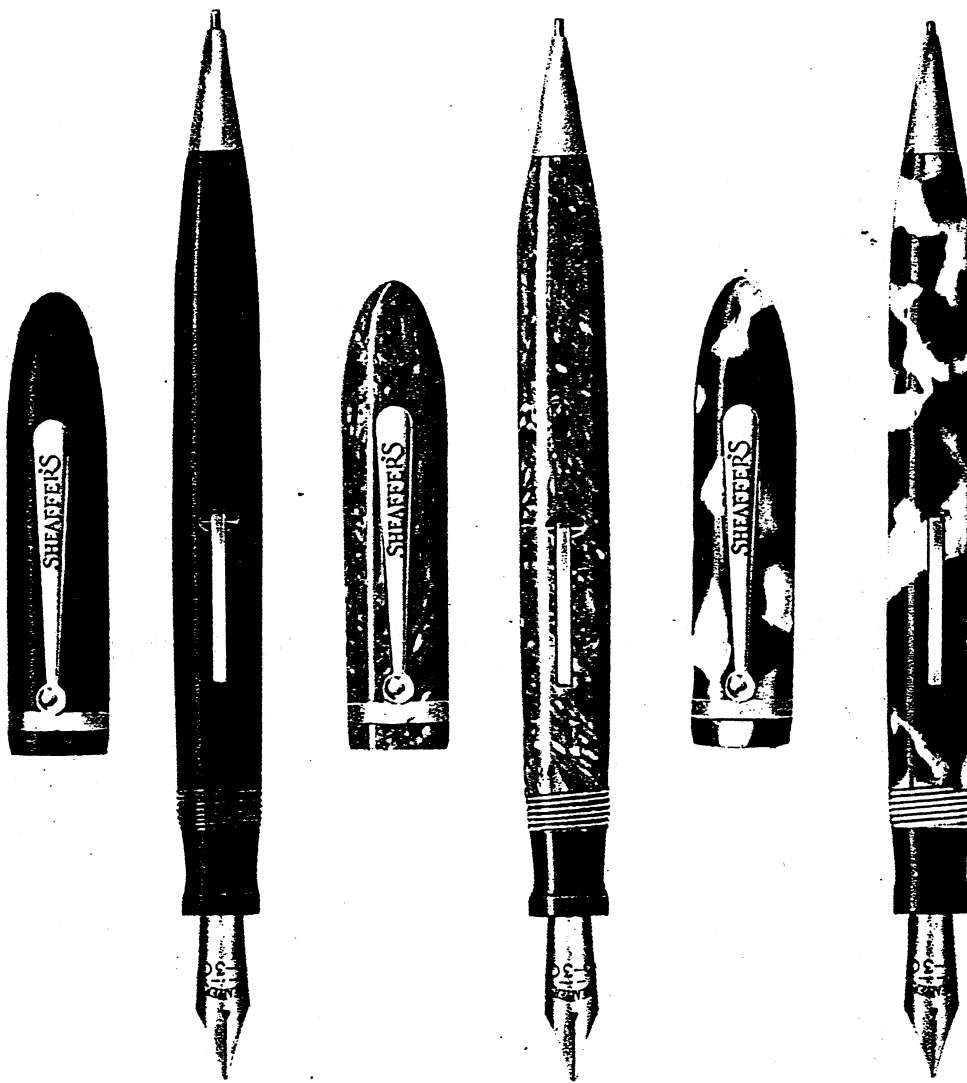

List \$3.50

Sheaffer's No. 3-25 Standard fountain-pens are admittedly the best low priced pens on the market. The guarantee, that they are free from defects in materials and workmanship, is backed by the world's leading pen manufacturer.